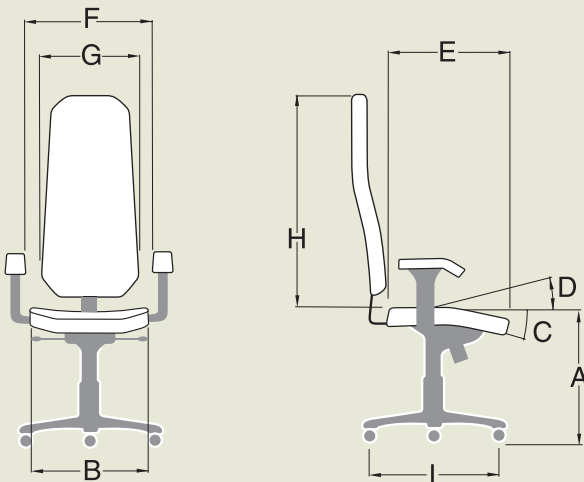

A 483-634

B 470

C 19°

D 0-16°

E 398-468

F 397-470

G 295

H 447

I 640

All measurements are in mm if not other stated. Tolerance ± 10 mm.

The accessories for this chair are armrest in leather and different kinds of gas springs. For accessories, please check in Be-Ge's collection. We have chosen hardwearing and durable upholstery in both fabrics and leather, in different colours that suit every environment. You can chose in our collection of upholstery or do your own choice - the most important is that you will have a chair that is perfect for you in both design and function.

Be-Ge Industri AB

Box 912 S-572 29 Oskarshamn. Telefon 0491-761800. Telefax 0491-81900.
info@be-ge.se www.be-ge.com