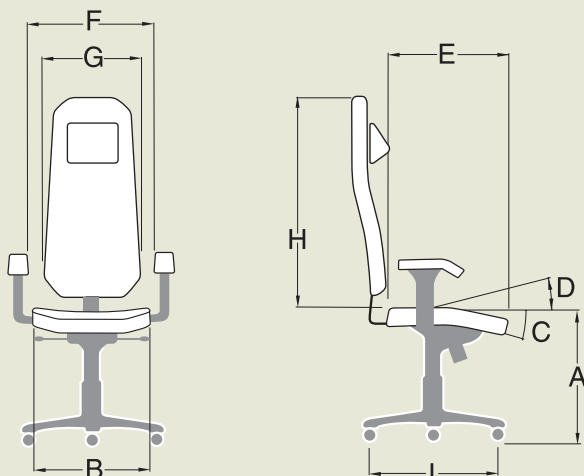

Neckpillow

The specially designed neck pillow will take the load of the back of the neck in a very comfortable way and give total relaxation in the shoulders and neck.

Backrest

The design of the backrest will give you support for the whole back – from the pelvis to the neck. The shape will also give freedom of movement for the arms and shoulders. The spine will have the same shape as when standing upright.

Armrest

The short, adjustable (width, depth, height) armrests give you the possibility to sit close to your working area.

Seat

The patented broken seat will give you the opportunity to sit in balance without taking help from the knees or feet. With help of the unique seat you will have the same balanced position on the spine as when standing. The chair will fit persons with a max length of 190 cm.

Tilt mechanism

Creates a varied sitting. By leaning backwards you will use the support from the backrests unique design for relaxation.

Foot cross

The foot cross is to be used as a feet support when leaning backwards.