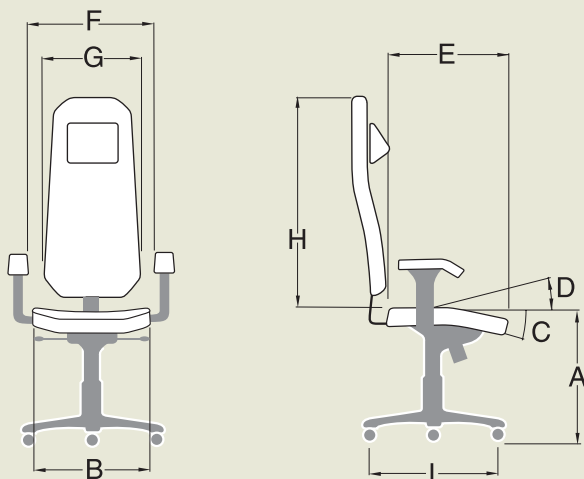

Neck pillow

The specially designed neck pillow will take the load of the back of the neck in a very comfortable way and give total relaxation in the shoulders and neck

Backrest

The design of the backrest will give you support for the whole back – from the pelvis to the neck. The shape will also give freedom of movement for the arms and shoulders. The spine will have the same shape as when standing upright.

Armrest

The short, adjustable (width, depth, height) armrests give you the possibility to sit close to your working area.

Seat

The patented broken seat will give you the opportunity to sit in balance without taking help from the knees or feet. With help of the unique seat you will have the same balanced position on the spine as when standing upright. Infinite adjustable seat depth.

Tilt mechanism

Creates a varied sitting. By leaning backwards you will use the support from the backrests unique design for relaxation.

Foot cross

The foot cross is to be used as a feet support when leaning backwards.