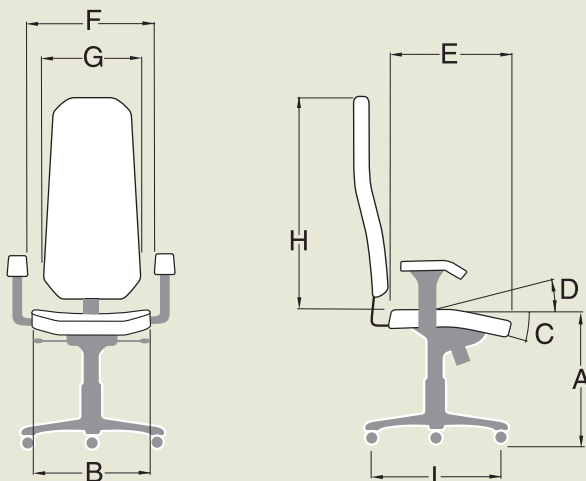

A 483-634	D 0-16°	G 295
B 470	E 398-468	H 628
C 19°	F 397-470	I 640

All measurements are in mm if not other stated. Tolerance ± 10 mm.

The accessories for this chair are armrest in leather and different kinds of gas springs. For accessories, please check in Be-Ge's collection. We have chosen hardwearing and durable upholstery in both fabrics and leather, in different colours that suit every environment. You can chose in our collection of upholstery or do your own choice – the most important is that you will have a chair that is perfect for you in both design and function.

Be-Ge Industri AB

Box 912 S-572 29 Oskarshamn. Telefon 0491-761800. Telefax 0491-81900.
info@be-ge.se www.be-ge.com