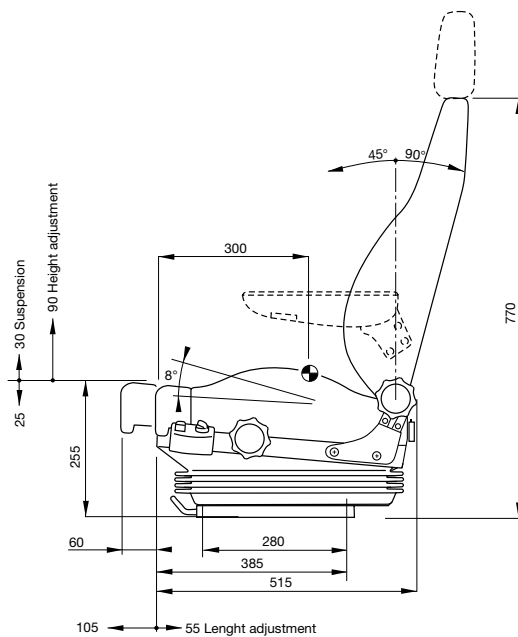

As standard the seat is equipped with height and weight independent adjustment, lumbar support, protective bellow and slide rails.

A choice between different seatback heights can be made in order to have a good working position in all kinds of working environments. The different seatback heights are the following: 640 mm, medium height 550 mm and low height 400 mm. All models can be equipped with lapbelt. 3- or 4-point belt can be equipped on models with 640 backrest. On the seat back 640 mm, an extra high and stable seat-and backrest foam can be fitted as extra, XSS.

ACCESSORIES:

The seat can be fitted with double shock absorbers, electrical heating in seating and backrest, 2-, 3- or 4-point seatbelt, Airvent, seat cushion extension, compressor set, headrest, armrests, alarm contact, quick release backrest adjustment, and various types of bases.

SIP according to SS-ISO 5353
H-punkt according to ISO 6549

Be-Ge Industri AB

Box 912 SE-572 29 Oskarshamn, Sweden. Telephone +46 (0)491-761800.
info@be-ge.se www.be-ge.com Telefax +46 (0)491-81900.

Be-Ge Seating UK Ltd

Venture Center, Sir William Lyons Road UK-Coventry CV4 7EZ
Phone: +44 844800 0558 Fax: +44 844800 0559 www.bege.co.uk