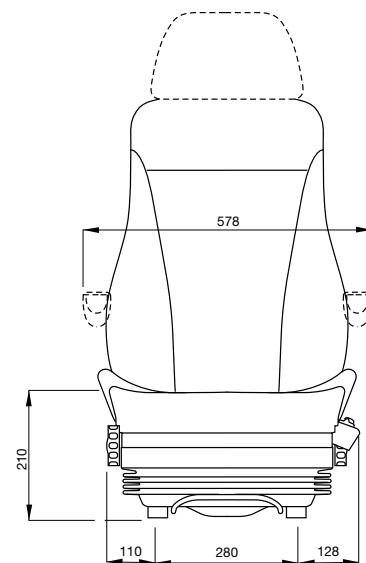

As standard the seat is equipped with height and weight independent adjustment, lumbar support, protective bellow and slide rails.

A choice between different seatback heights can be made in order to have a good working position in all kinds of working environments. The different seatback heights are the following: 640 mm, medium height 550 mm and low height 400 mm. All models can be equipped with lapbelt. 3- or 4-point belt can be equipped on models with 640 backrest. On the seat back 640 mm, an extra high and stable seat-and backrest foam can be fitted as extra, XSS.

ACCESSORIES:

The seat can be fitted with double shock absorbers, electrical heating in seating and backrest, 2-, 3- or 4-point seatbelt, Airvent, seat cushion extension, compressor set, headrest, armrests, alarm contact, quick release backrest adjustment, and various types of bases.

SIP according to SS-ISO 5353
H-punkt according to ISO 6549

Be-Ge Industri AB

Box 912 SE-572 29 Oskarshamn, Sweden. Telephone +46 (0)491-761800.
info@be-ge.se www.be-ge.com Telefax +46 (0)491-81900.

Be-Ge Seating UK Ltd

Venture Center, Sir William Lyons Road UK-Coventry CV4 7EZ
Phone: +44 844800 0558 Fax: +44 844800 0559 www.bege.co.uk